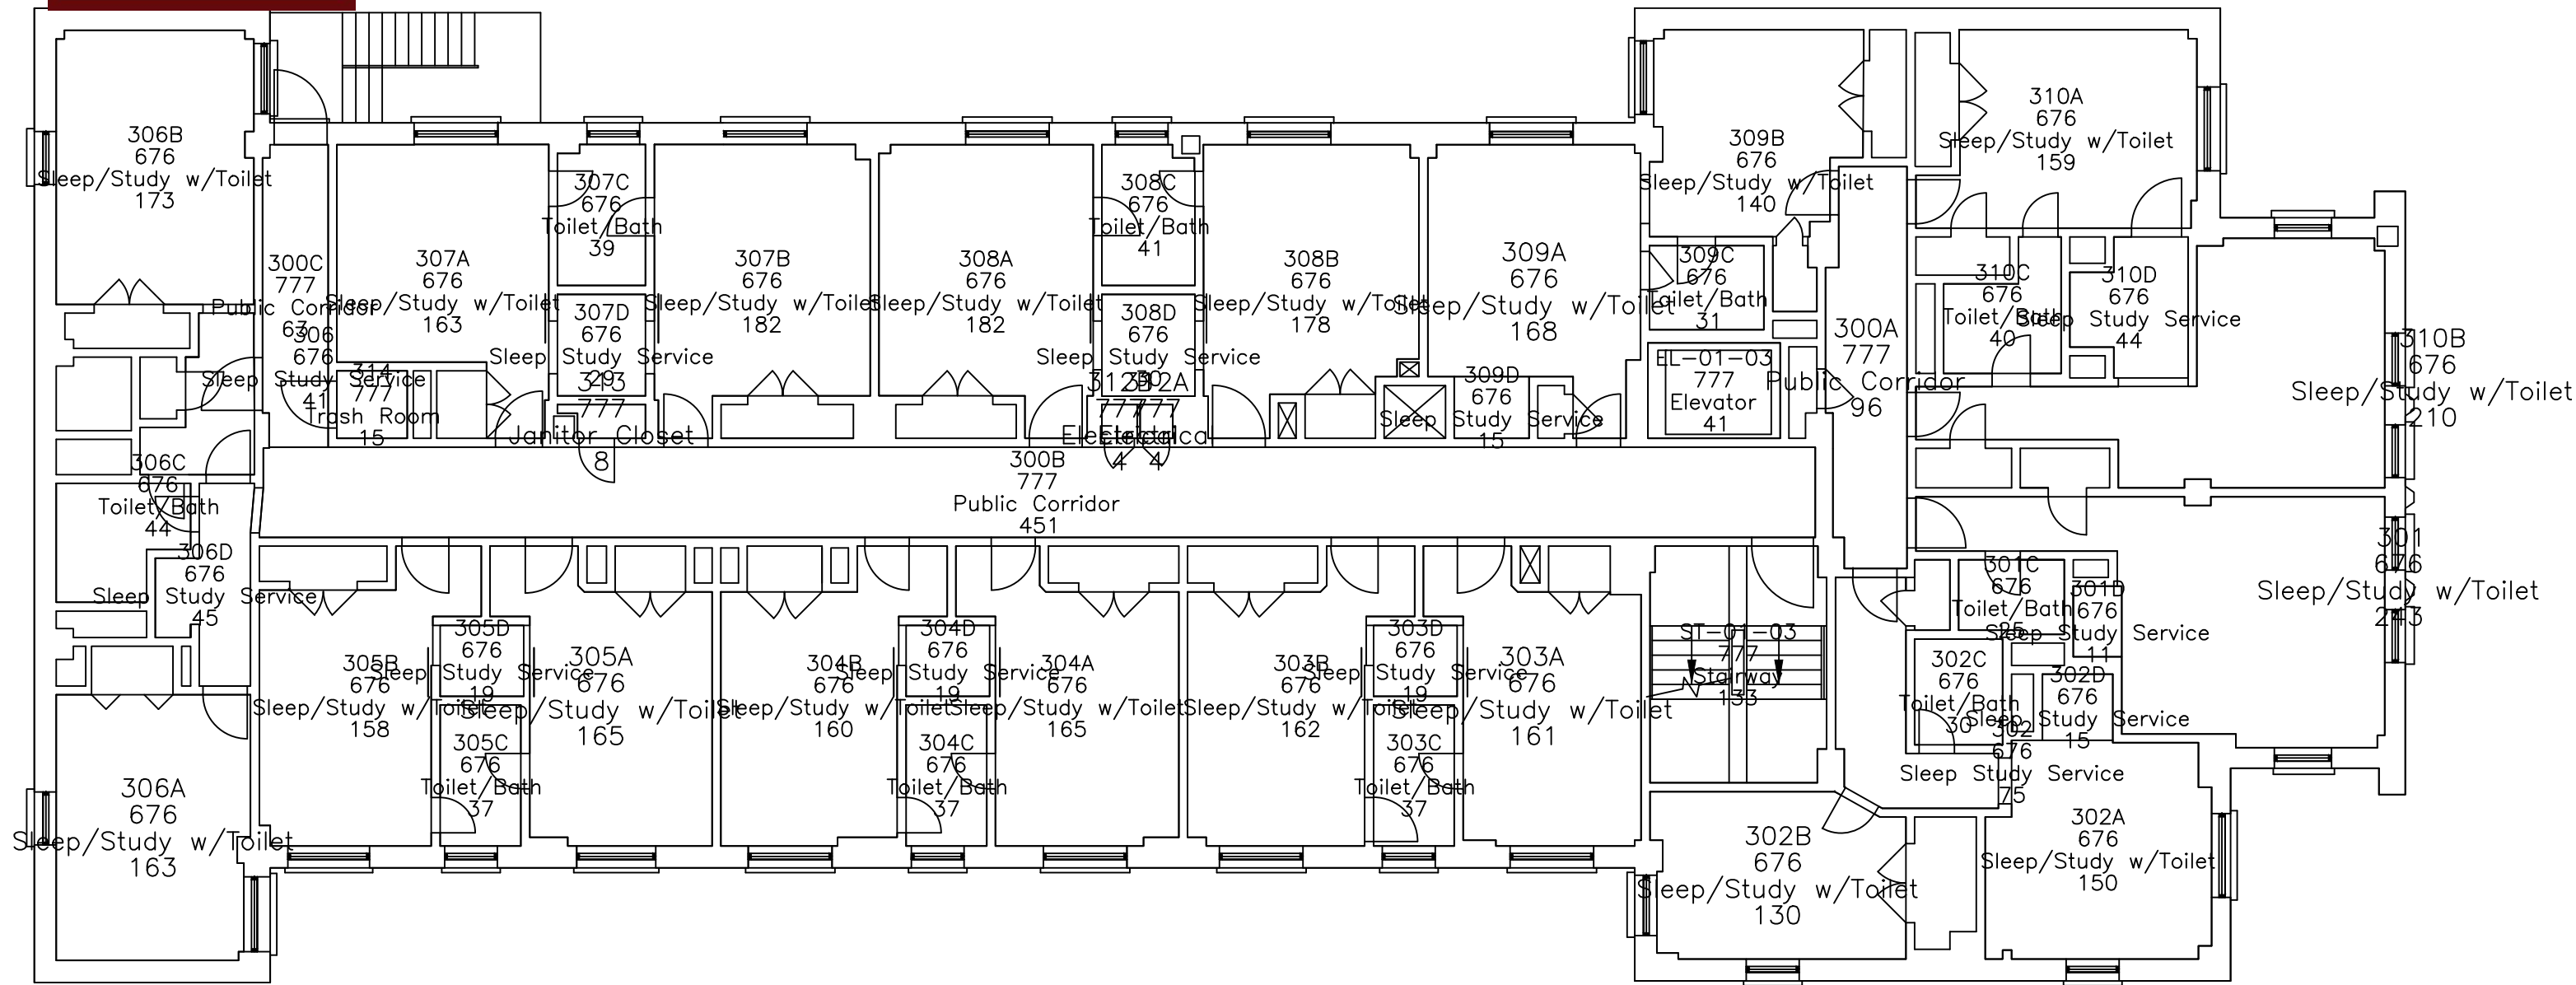

HYDE PARK PLACES

3rd

E18
03
EXT
6,196.35

E18 03
BLACKSTONE
LAST REVISED 6/22/2005