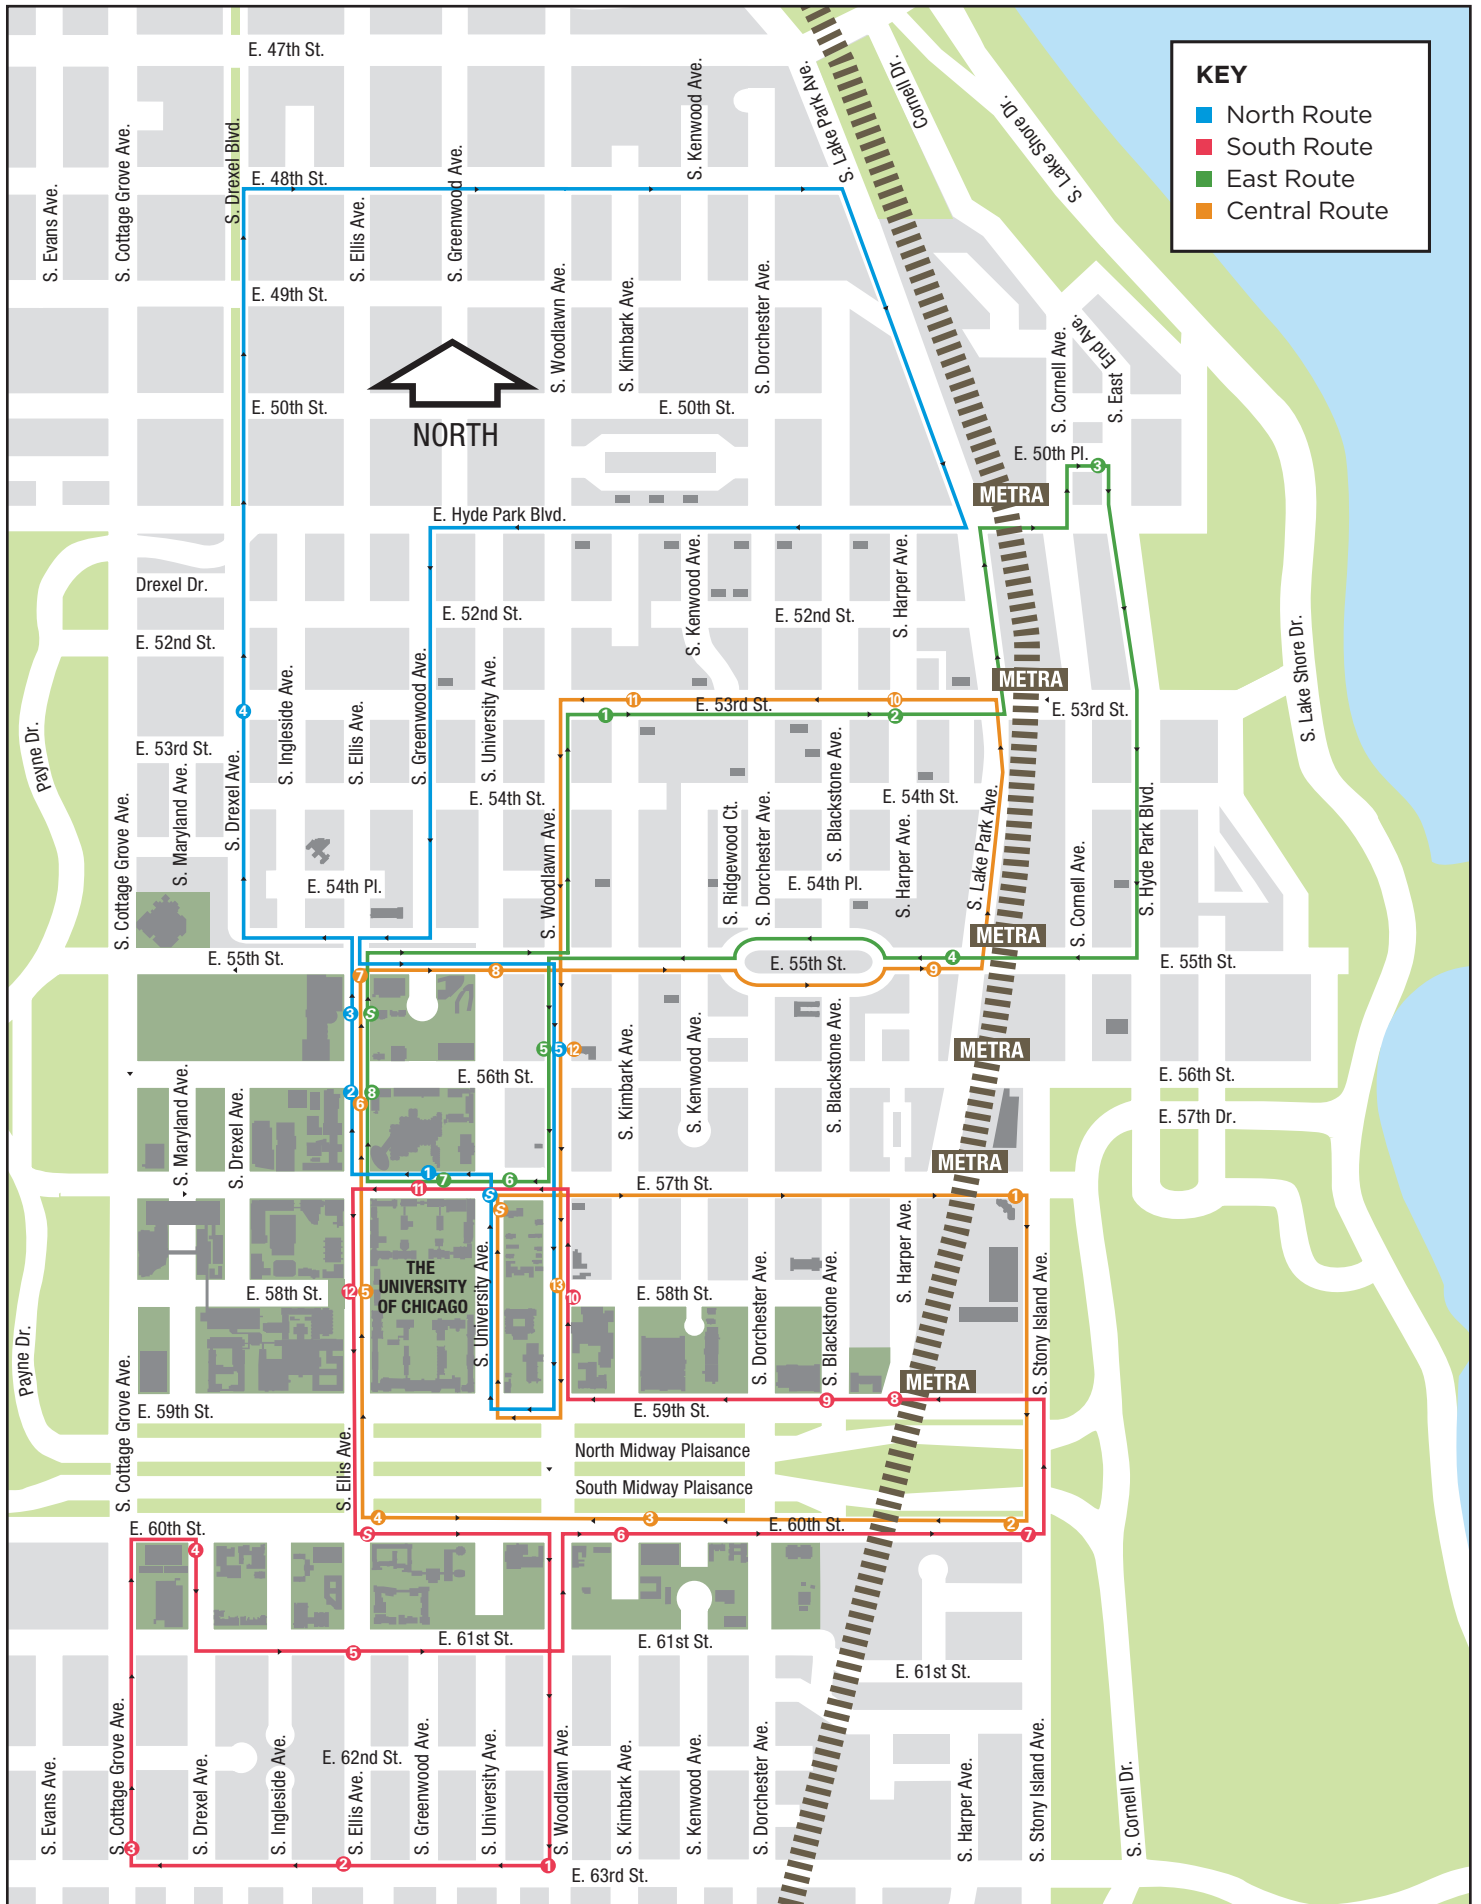

UGO NIGHTRIDE SHUTTLES

UGO NIGHTRIDE SHUTTLES

CAMPUS LOCATION

SHUTTLE STOP LOCATION

North Route

S	Quad Club (57 th St. /University).....	S/E corner
1	Regenstein Library (1100 E. 57 th St.).....	North side of 57 th St.
2	Max Palevsky (56 th St./Ellis).....	S/E corner
3	Ratner Athletic Center & Ellis Garage (South of 55 th St./Ellis).....	South of 55 th St.
4	53 rd Street/Drexel Avenue.....	S/E corner
5	Alumni House (56 th St. /Woodlawn).....	N/W corner

South Route

S	Burton-Judson Courts & Social Service Administration (60 th St. /Ellis).....	S/E corner
1	Robust Coffee Lounge (63 rd St./Woodlawn).....	N/W corner
2	Hyde Park Day School (63 rd St. /Ellis).....	N/W corner
3	Green Line “L” station (63 rd St. /Cottage Grove).....	N/E corner
4	Logan Center (60 th St./Drexel).....	East side of Drexel Ave.
5	South Campus Residence Hall (61 st St./Ellis).....	S/W corner
6	60 th /Kimbark.....	S/W corner
7	Community Parking Lot (60 th St./Stony Island).....	S/W corner
8	59 th St. Metra (59 th St./Harper).....	N/E corner
9	I-House & 5748 S. Blackstone Ave. (59 th St./Blackstone).....	N/W corner
10	Booth School-Harper Center (58 th St./Woodlawn).....	S/E corner
11	Regenstein Library (1100 E. 57 th St.).....	North side of 57 th St.
12	University Bookstore & UC Medicine (58 th St./Ellis).....	West side of Ellis Avenue

East Route

S	Ratner Athletic Center & Ellis Garage (South of 55 th St./Ellis)	South of 55 th St.
1	Kimbark Plaza (53 rd St./Kimbark)	S/W corner
2	Harper Court (53 rd /Harper Court)	S/W corner of 53 rd St./Harper Ave.
3	Regents Park (50 th Pl./Eastend)	S/W corner
4	Treasure Island Plaza (55 th St./Lake Park)	N/W corner
5	Alumni House (56 th St./Woodlawn).....	N/W corner
6	Quad Club (57 th St./University)	N/E corner
7	Regenstein Library (1100 E. 57 th St.).....	North side of 57 th St.
8	Max Palevsky (56 th St./Ellis)	S/E corner