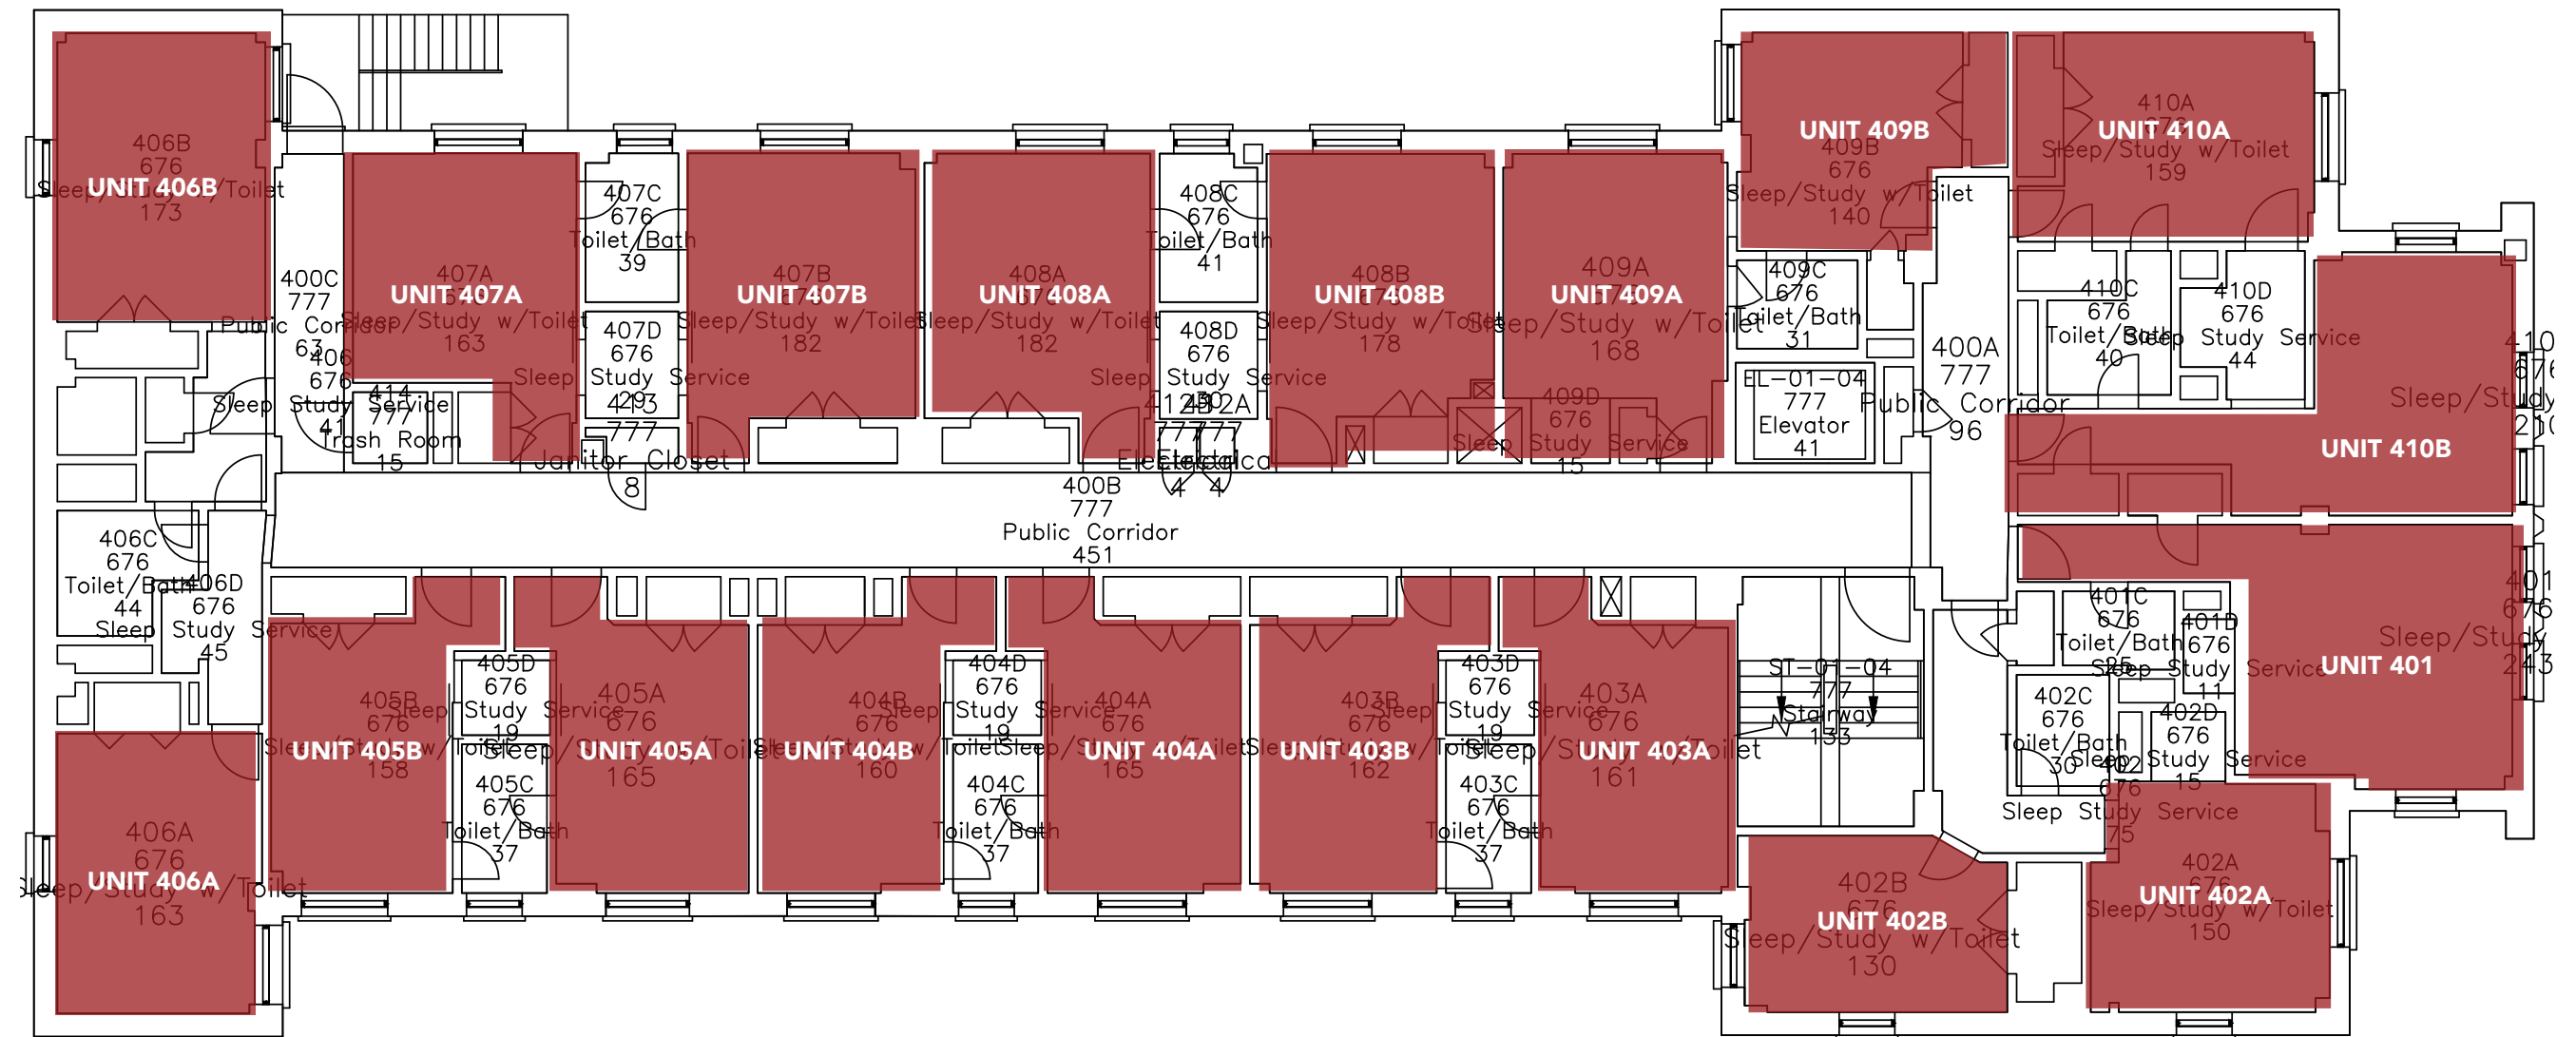

5748 S. BLACKSTONE AVENUE

1st Tier Floor Plan

■ Single-Occupancy Unit

■ 2-Bedroom/1-Bath

■ Single-Occupancy Unit

■ 2-Bedroom/1-Bath

■ Single-Occupancy Unit

■ 2-Bedroom/1-Bath

■ Single-Occupancy Unit

■ 2-Bedroom/1-Bath

5748 S. BLACKSTONE AVENUE

5th Tier Floor Plan

■ Single-Occupancy Unit

■ 2-Bedroom/1-Bath

5748 S. BLACKSTONE AVENUE

6th Tier Floor Plan

■ Single-Occupancy Unit

■ 2-Bedroom/1-Bath