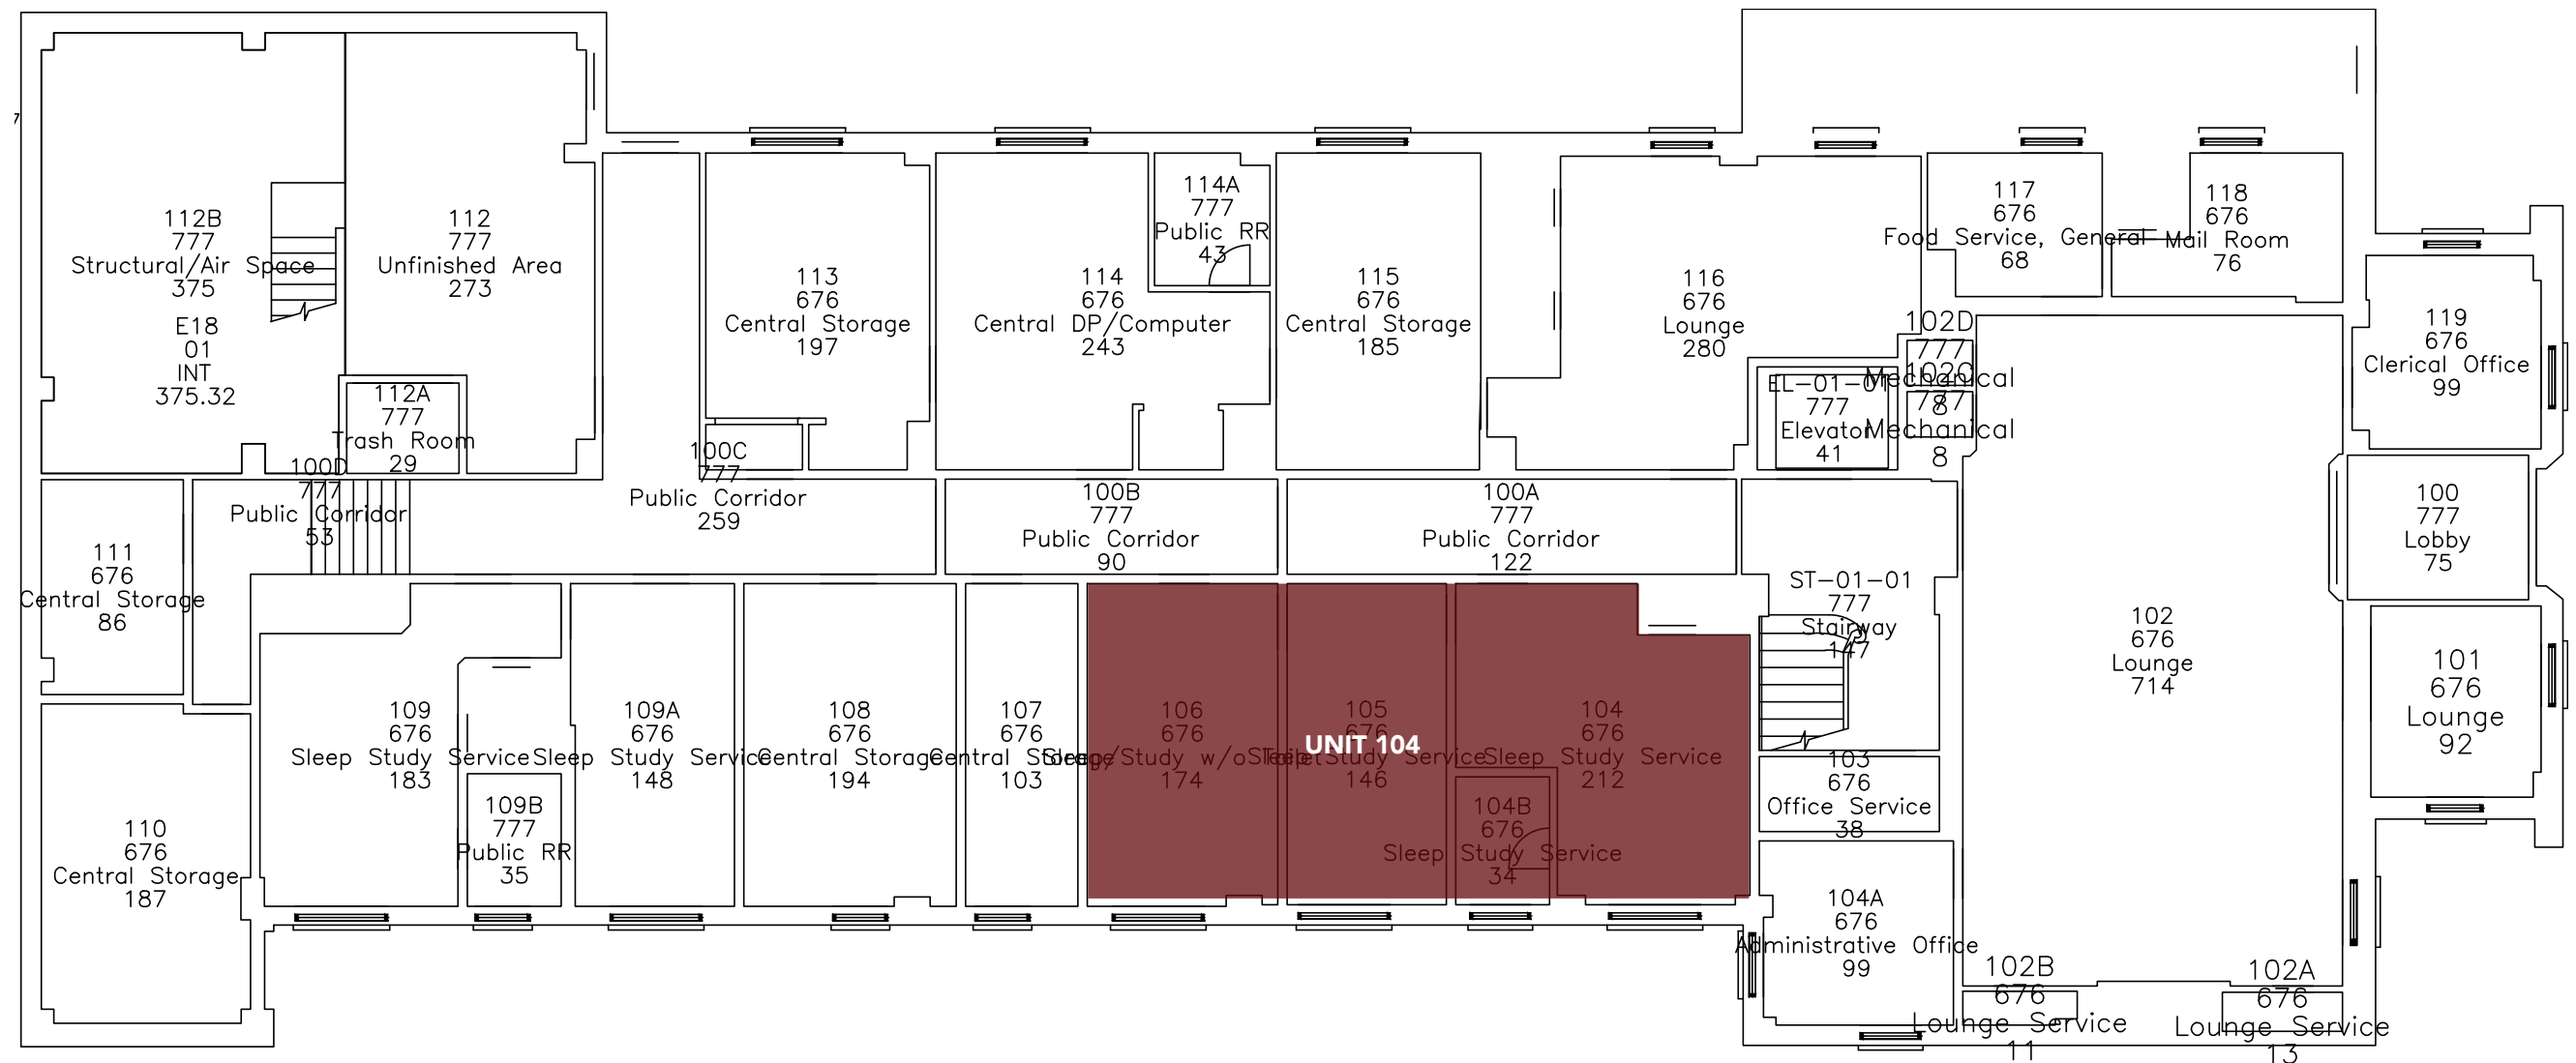

5748 S. BLACKSTONE AVENUE

1st Tier Floor Plan

■ Single-Occupancy Unit

■ 2-Bedroom/1-Bath

■ Single-Occupancy Unit

■ 2-Bedroom/1-Bath

■ Single-Occupancy Unit

■ 2-Bedroom/1-Bath

■ Single-Occupancy Unit

■ 2-Bedroom/1-Bath

5748 S. BLACKSTONE AVENUE

5th Tier Floor Plan

■ Single-Occupancy Unit

■ 2-Bedroom/1-Bath

5748 S. BLACKSTONE AVENUE

6th Tier Floor Plan

■ Single-Occupancy Unit

■ 2-Bedroom/1-Bath