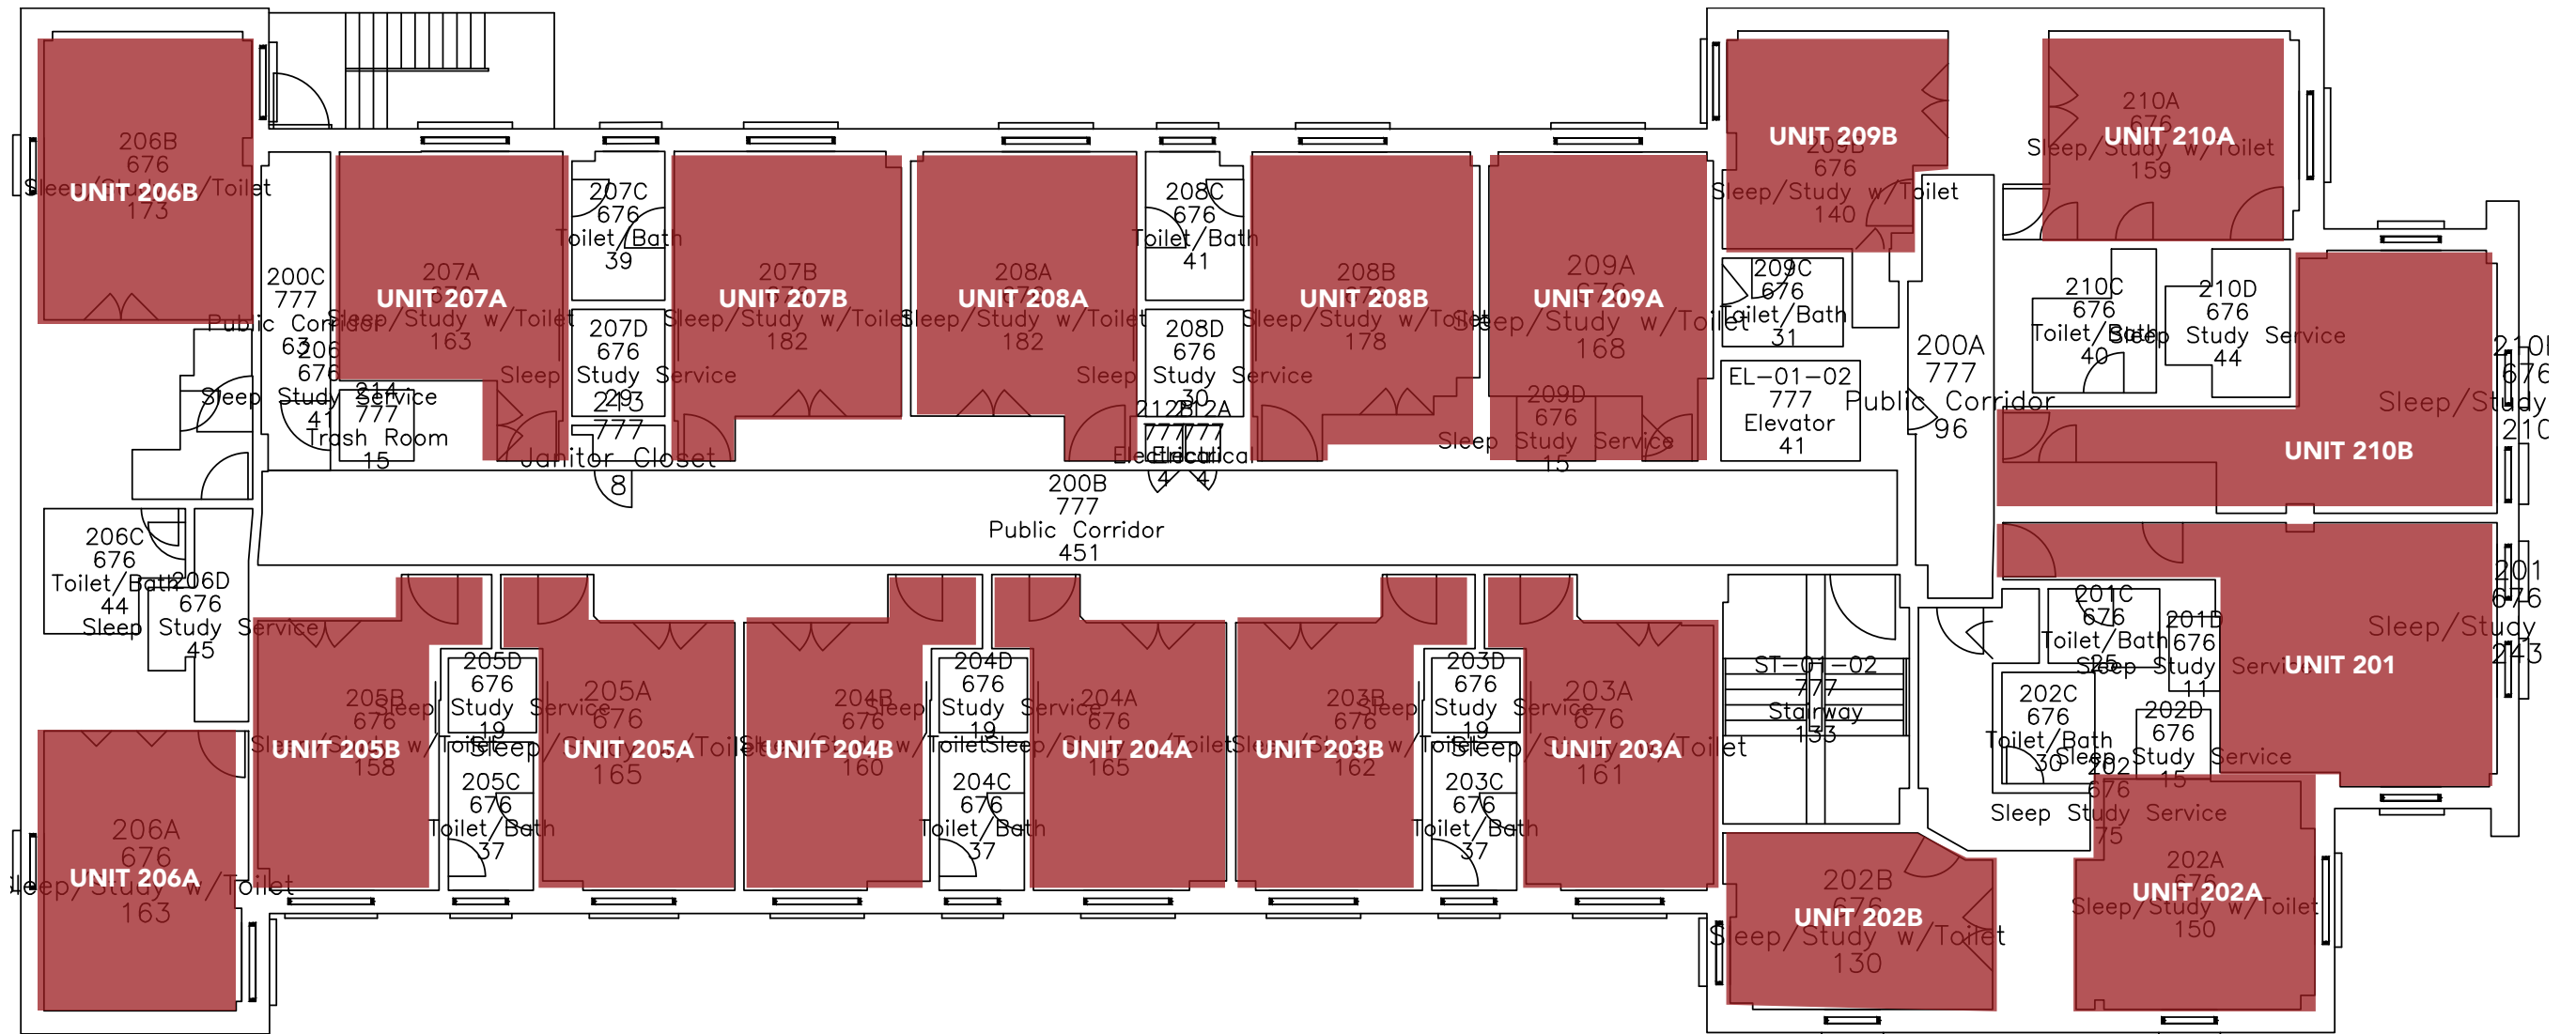

5748 S. BLACKSTONE AVENUE

1st Tier Floor Plan

■ Single-Occupancy Unit

■ 2-Bedroom/1-Bath

■ Single-Occupancy Unit

■ 2-Bedroom/1-Bath

■ Single-Occupancy Unit

■ 2-Bedroom/1-Bath

■ Single-Occupancy Unit

■ 2-Bedroom/1-Bath

5748 S. BLACKSTONE AVENUE

5th Tier Floor Plan

■ Single-Occupancy Unit

■ 2-Bedroom/1-Bath

5748 S. BLACKSTONE AVENUE

6th Tier Floor Plan

■ Single-Occupancy Unit

■ 2-Bedroom/1-Bath